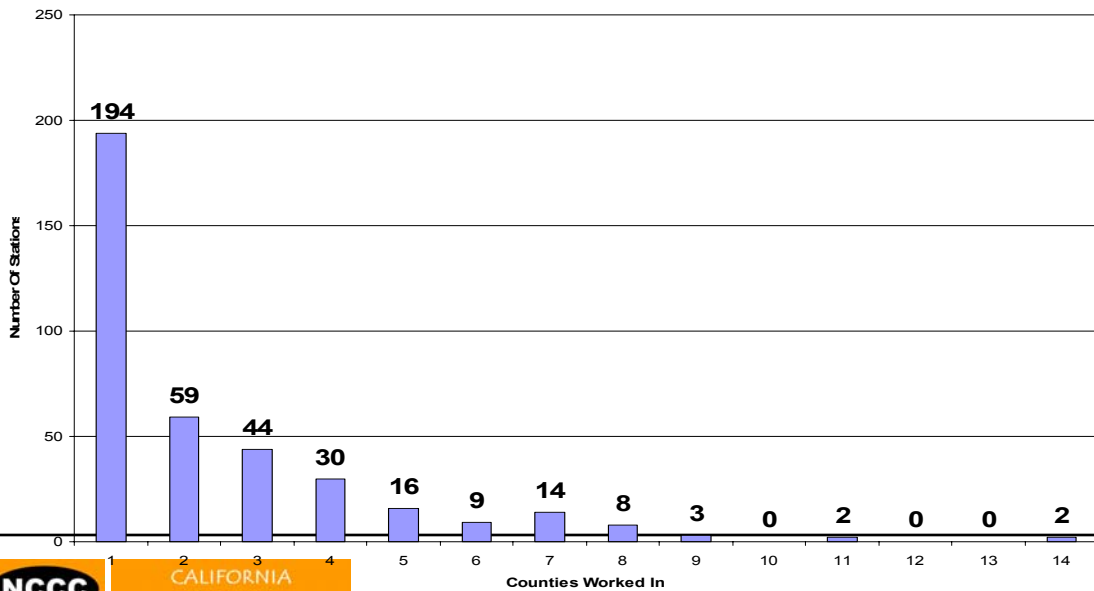

Multi-County QSOs 2003

| Stations Worked |       |
|-----------------|-------|
| 2003            | - 333 |
| 2004            | - 381 |

Multi-County QSOs 2004

CALIFORNIA  
QSO PARTY