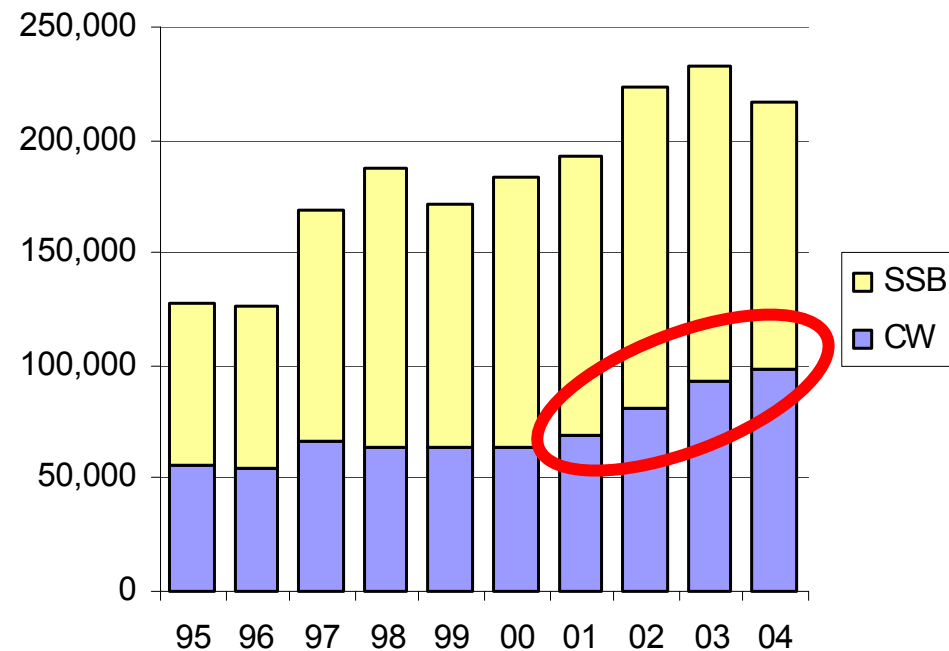

## CQP History – Logs submitted 1974-1994

## CQP History – Logs submitted 1995-2004

- In 2004 – logs submitted up, CW Qs up, SSB Qs down
- Lots more data at <http://www.cqp.org/Results.html>

Logs Submitted

QSOs