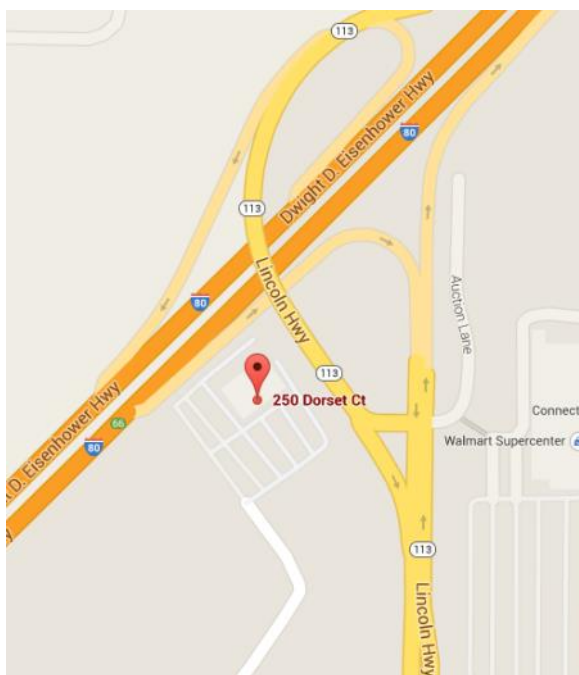

Time:

6:00pm Schmooz, 6:30pm Dinner,
7:00pm Program

Program:

- 2014 Sweepstakes Bryon N6NUL

Location:

Cattlemens; 250 Dorset Ct, Dixon, CA 95620
(707) 678-5518

President's Report

Future of the Jug