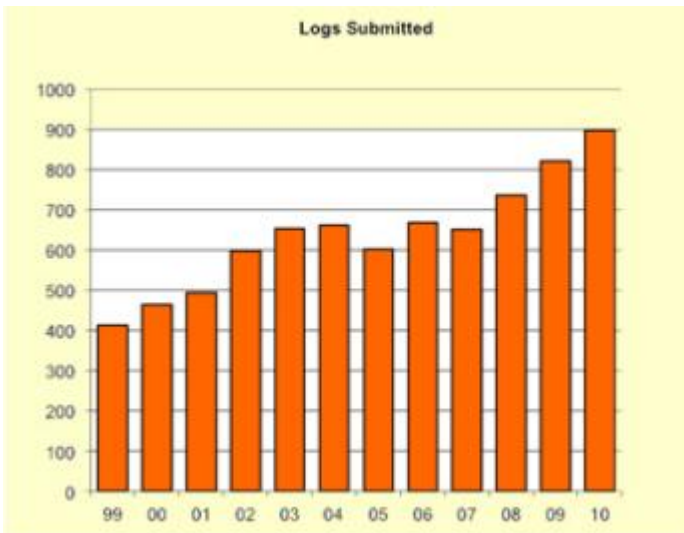

You may be surprised to find that some of the rarest counties often lay on your doorstep.

Low Power, High Power? CW or SSB? CQP is a fun contest for all.

CQP is sponsored by the Northern California Contest Club, and organized by a group of dedicated, experienced volunteers coordinated by Chris Tate, N6WM – CQP Chair.

CQP continues to see healthy growth in submitted logs. In 2013, we had well over 900 logs submitted! CQP rivals many national and international contests in participation and awards. Our goal is to break the 1000 log level in 2014. Every station that submits a log is eligible for an achievement certificate and there are several operating!

Categories where the leader receives a special CQP plaque for proud display on the shack wall. Of course, since we are in California, the top 20 scores submitted in California and Outside California qualify for a special award – a bottle of NCCC Private Reserve Wine with personalized label. The wine is graciously donated by Twisted Oak Winery and is a limited production Tempranillo crafted by wine maker and NCCC member Jeff Stai, WK6I.

Three categories are designed to encourage operation in contests:-

- •YL award
- •Youth (< 18) award
- •California New Contester

So if you've never entered a contest or have only dabbled in the past, this award category is for you. If you work all 58 counties, you qualify for the "Worked All California Counties Award" sponsored by NCCC. You can find the full rules and award details on the CQP web site at <http://www.cqp.org>

Part time or full, home operator or an expedition to a new county, CQP is a blast! We hope you will join us this year and have a lot of Fun!

Chris Tate, N6WM, CQP Chair